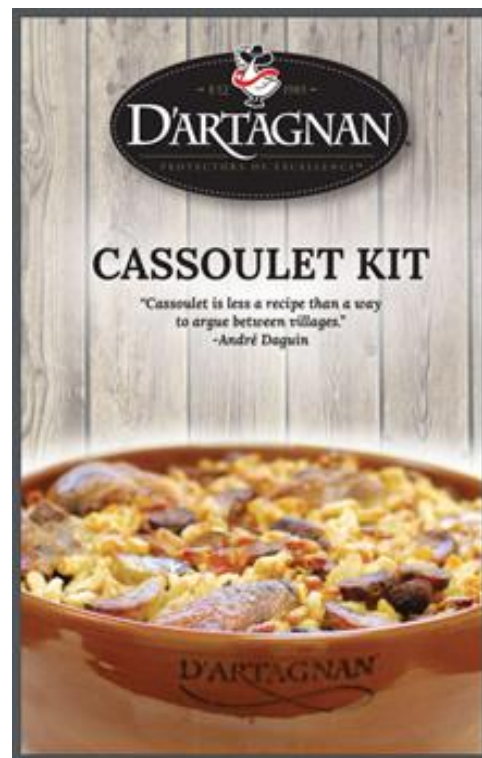

CASSOULET KIT FOR 12