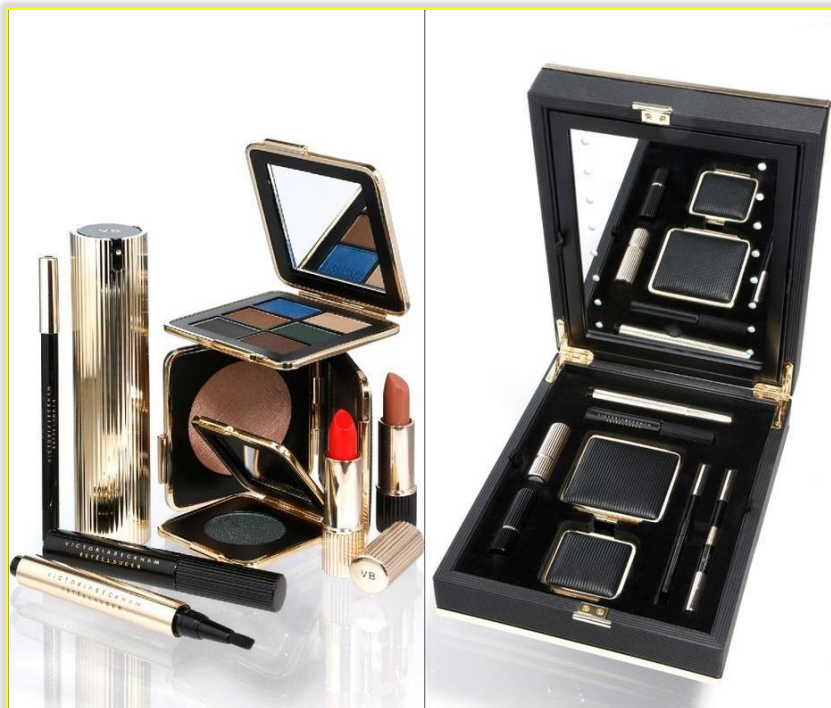

ITEM # 16

ESTÉE LAUDER

VALUE: \$ 1,500

STARTING BID \$ 700

This limited edition, **luxurious Light Box** features a removable lighted mirror that provides perfect portable lighting for applying makeup, as well as 8 hand-picked signature items from the **Victoria Beckham Estée Lauder Makeup Collection**