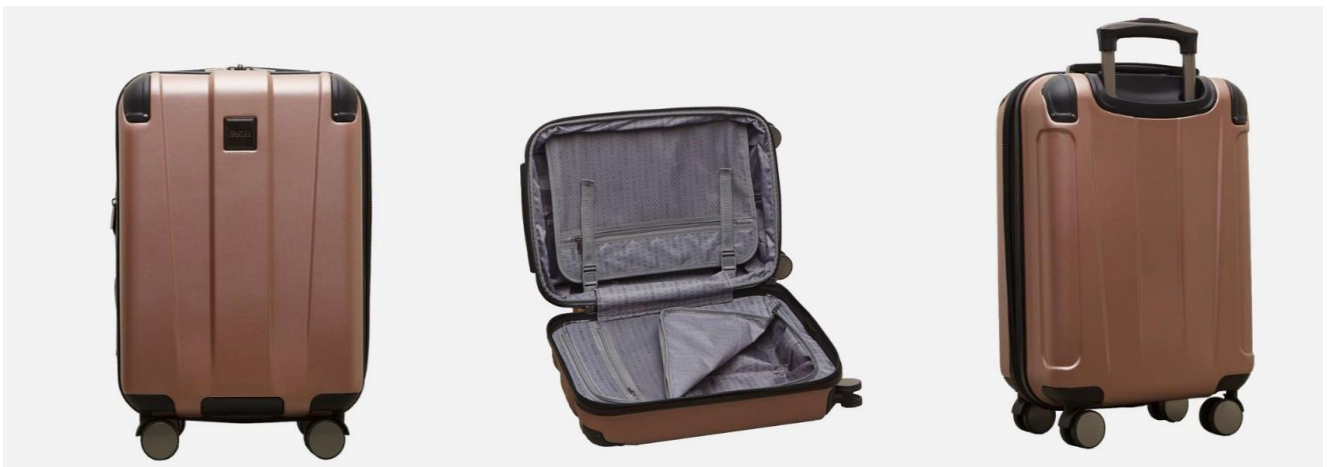

ITEM # 4

KENNETH COLE
NEW YORK

VALUE: \$ 240

STARTING BID \$ 140

CARRY ON SPINNER SUITCASE - 20 INCH

A rose gold carry on spinner suitcase with lightweight hard shell construction

Full dimensions: 22" H x 15.35" W. Depth expands from 9" to 11"